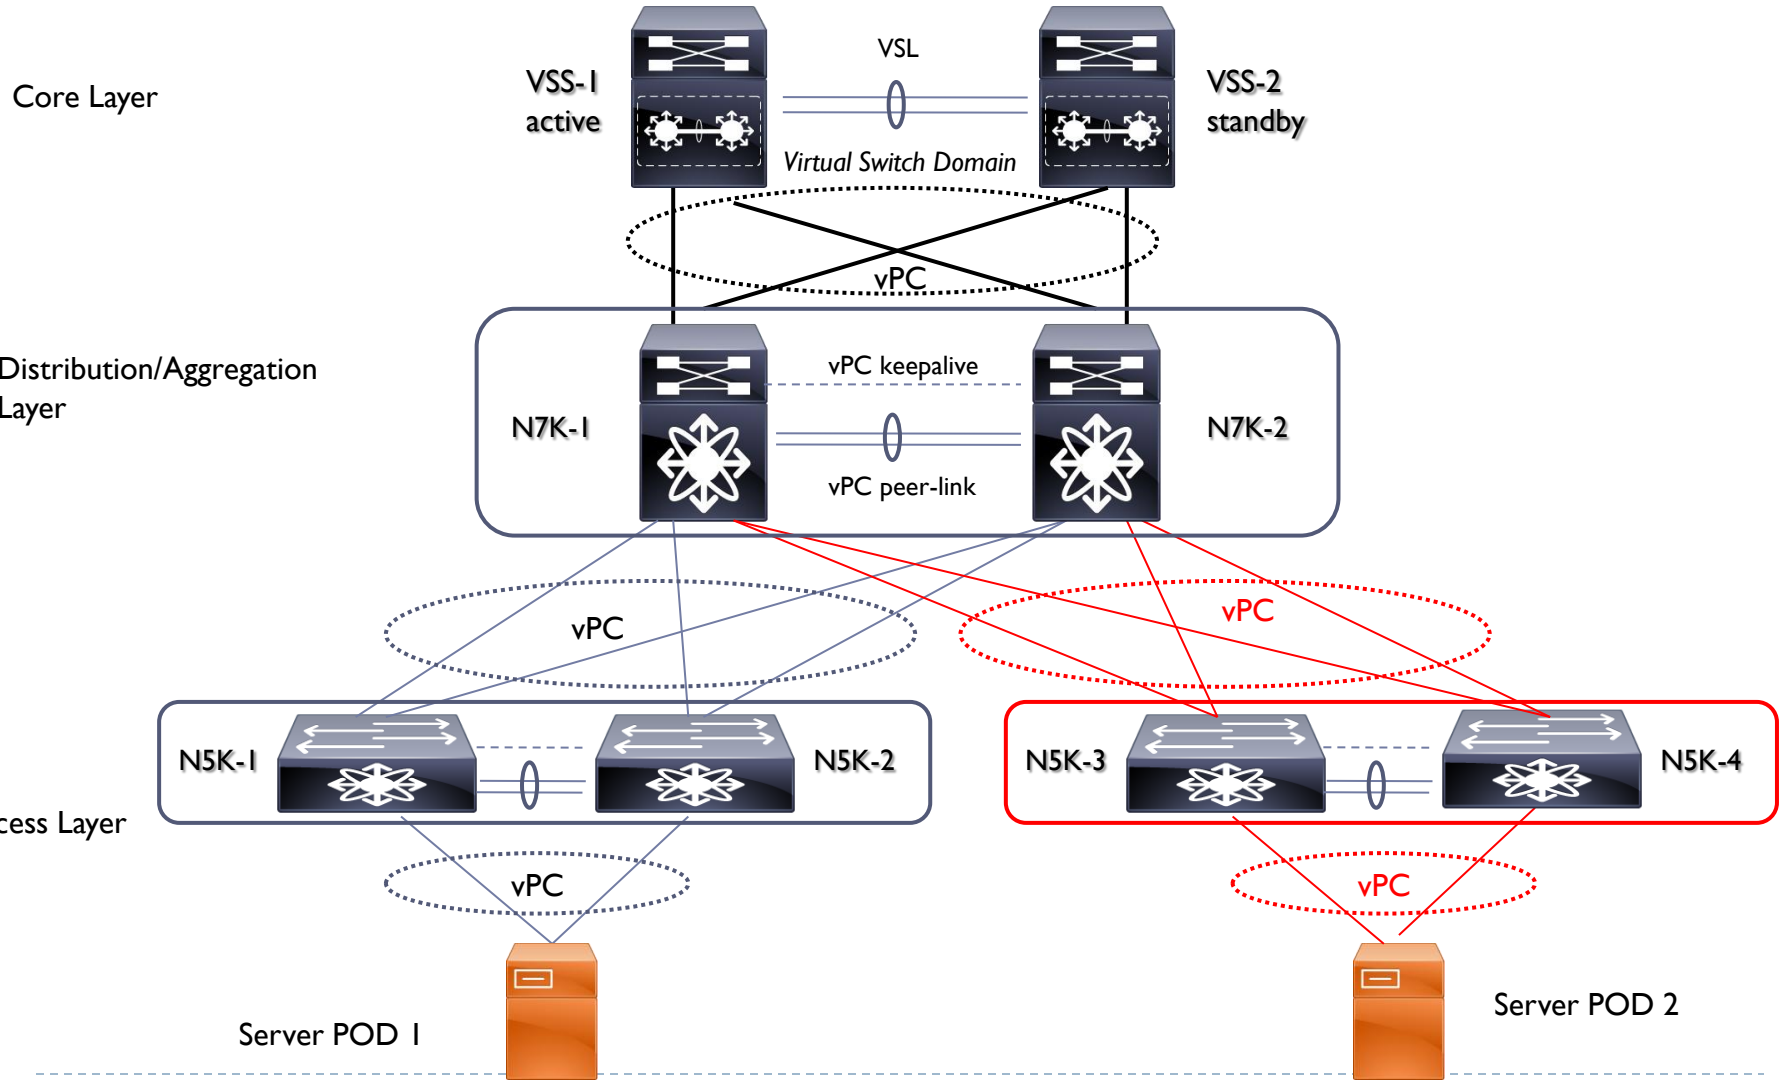

Evoluzione POD data centers from standard to vPC  
vPC+, FabricPath and FEX extender design network

Massimiliano Sbaraglia

# Network POD in standard design

# Network POD to Nexus vPC design

# Network POD with FabricPath and vPC+ design