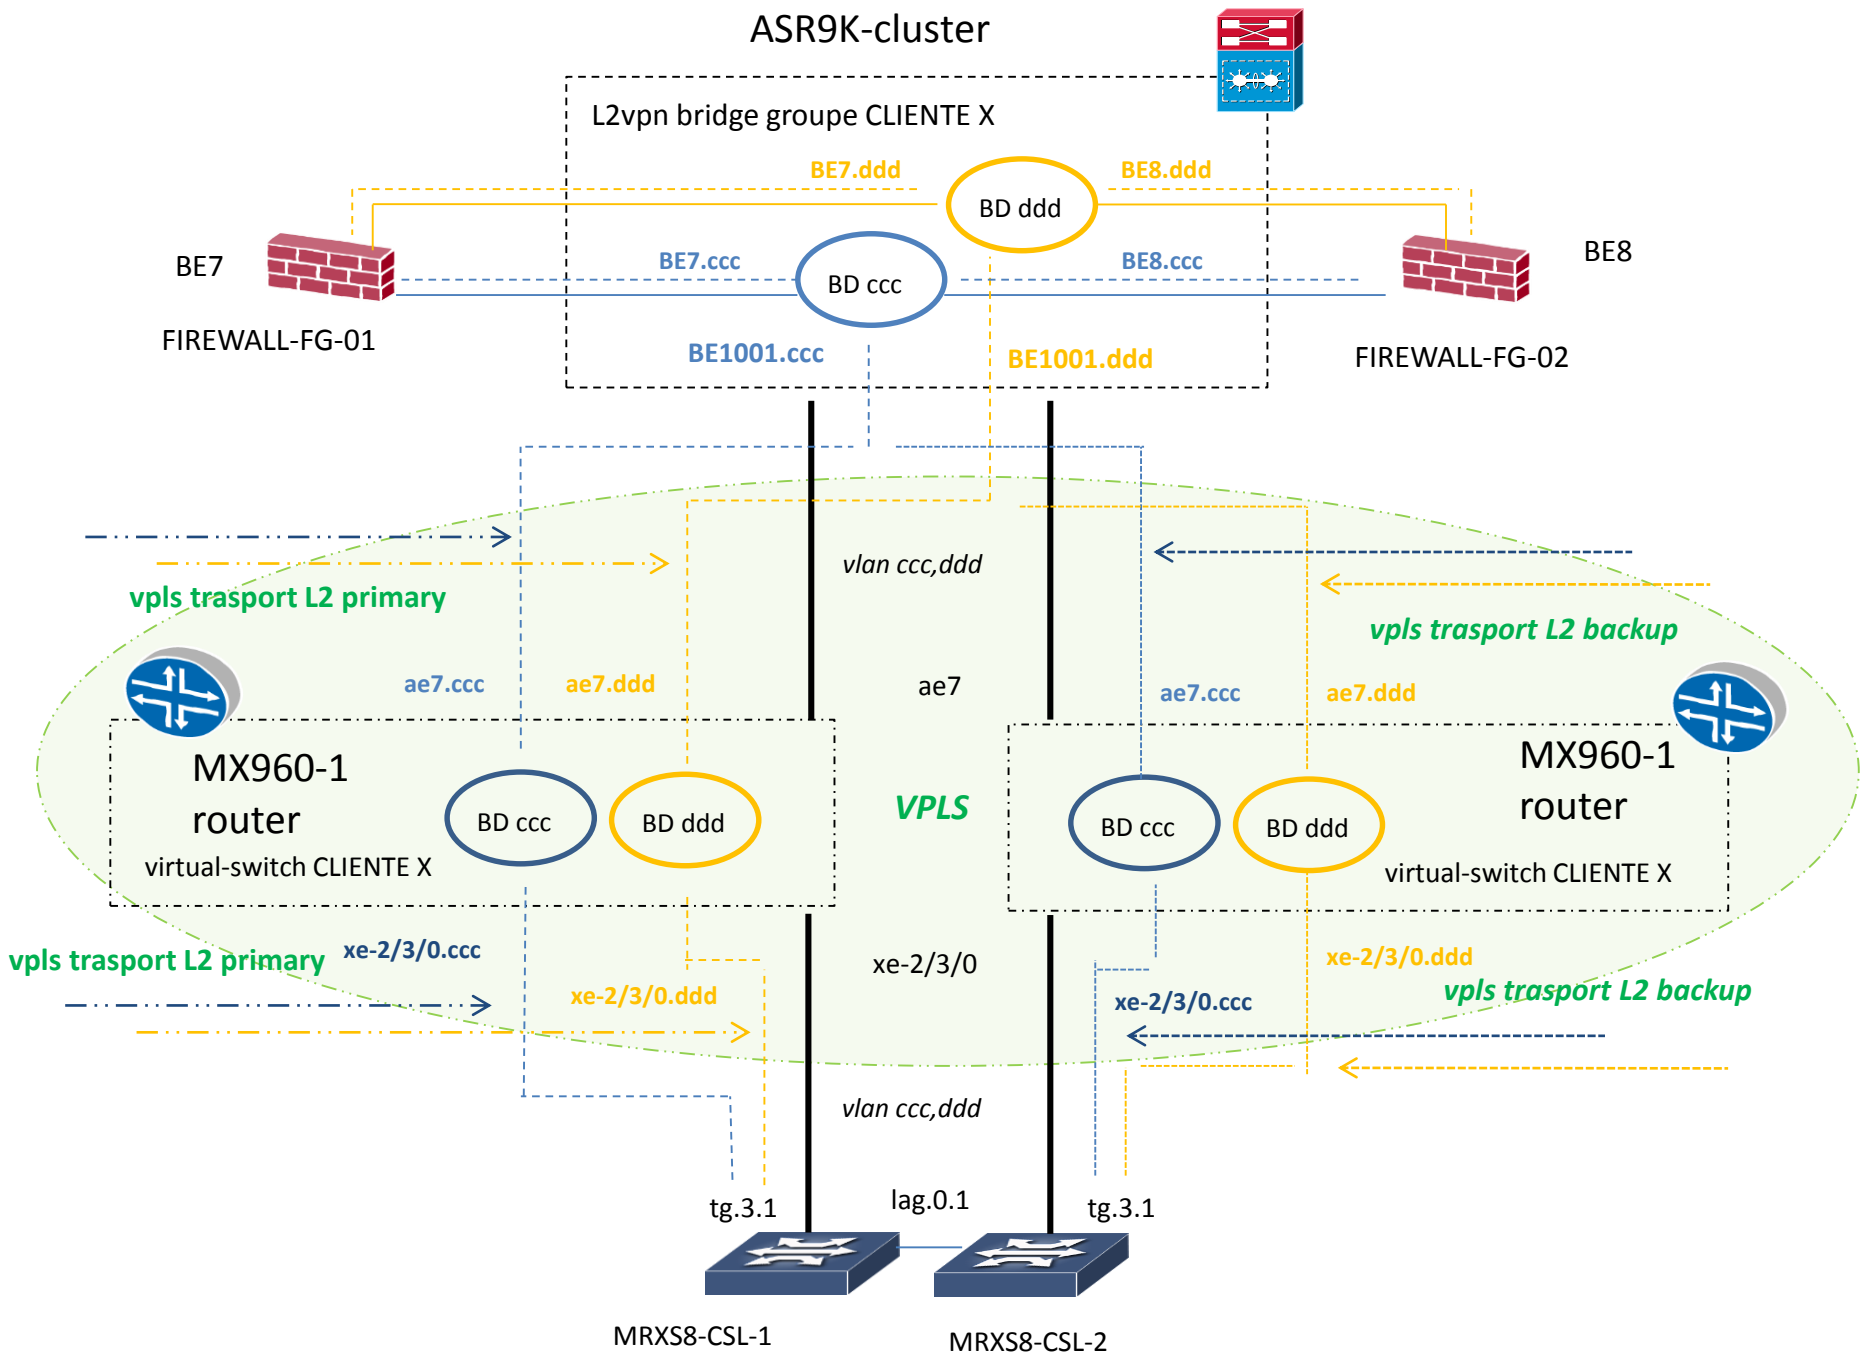

# ASR9K-cluster

*from access DC (passing by MX960 virtual switch)*

```

vrf VRF--FW
rd fffffff:1
address-family ipv4 unicast
maximum-paths ebgp 2
redistribute connected
redistribute static

```

*from Access DC (passing by MX960 virtual switch)*