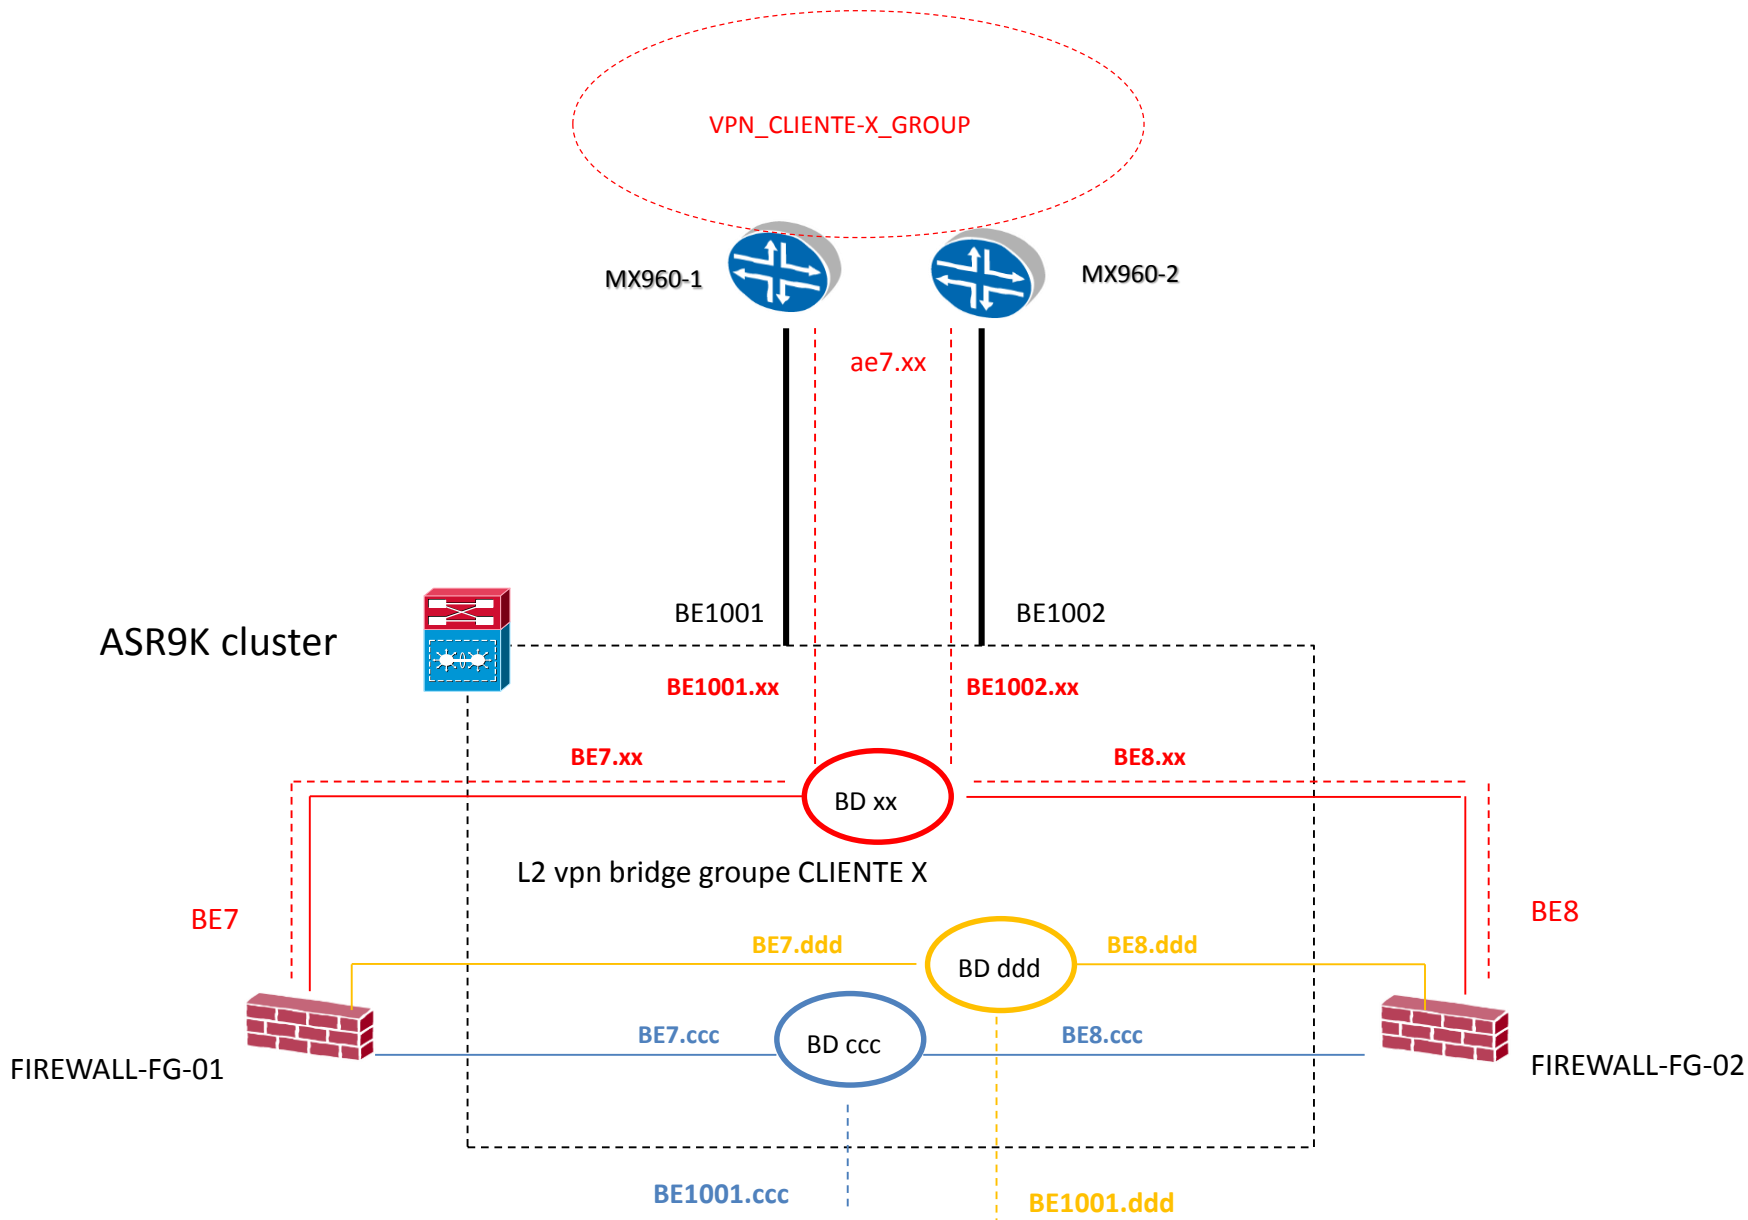

# ASR9K-cluster

*from access DC (passing by MX960 virtual switch)*

```

vrf VRF--FW
rd fffffff:1
address-family ipv4 unicast
maximum-paths ebgp 2
redistribute connected
redistribute static

```

*from Access DC (passing by MX960 virtual switch)*