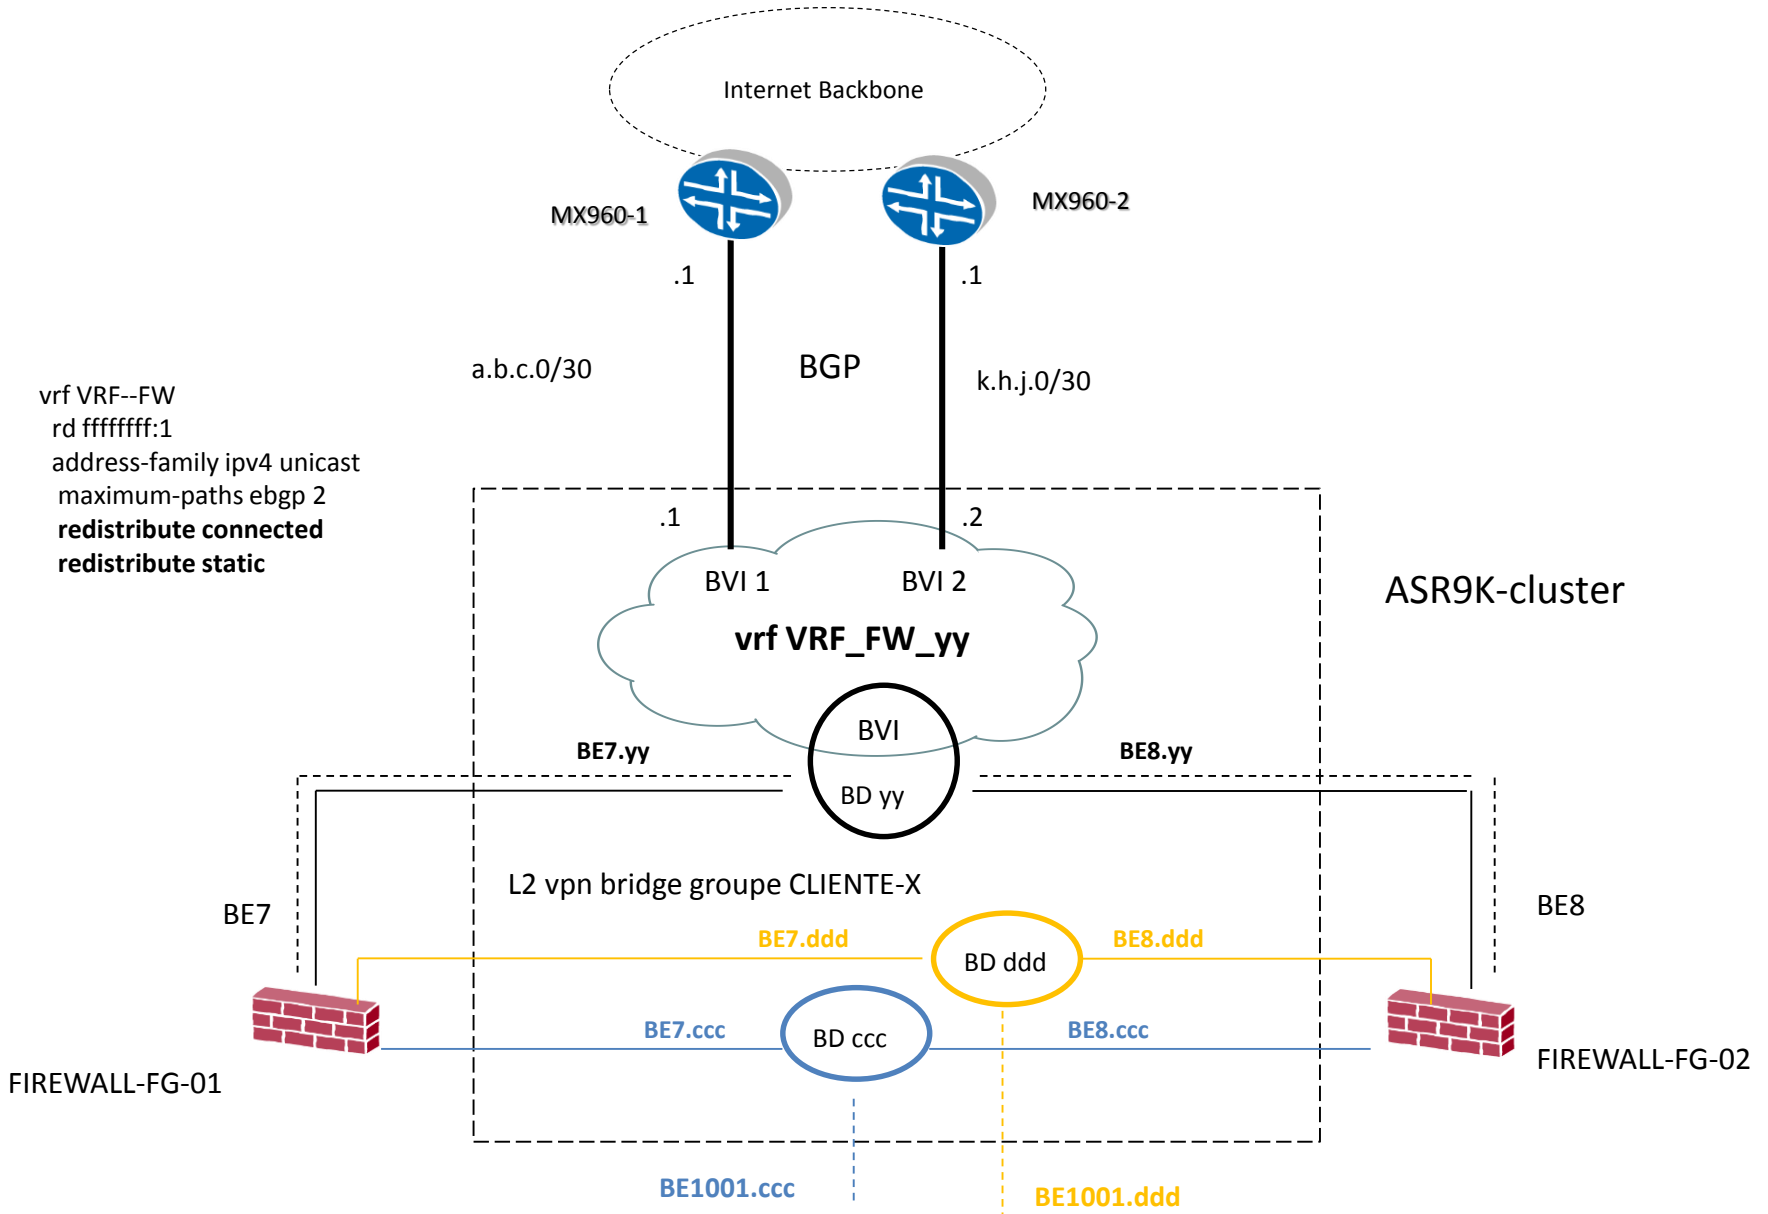

# ASR9K-cluster

*from access DC (passing by MX960 virtual switch)*

```

vrf VRF--FW
rd fffffff:1
address-family ipv4 unicast
maximum-paths ebgp 2
redistribute connected
redistribute static

```

*from Access DC (passing by MX960 virtual switch)*