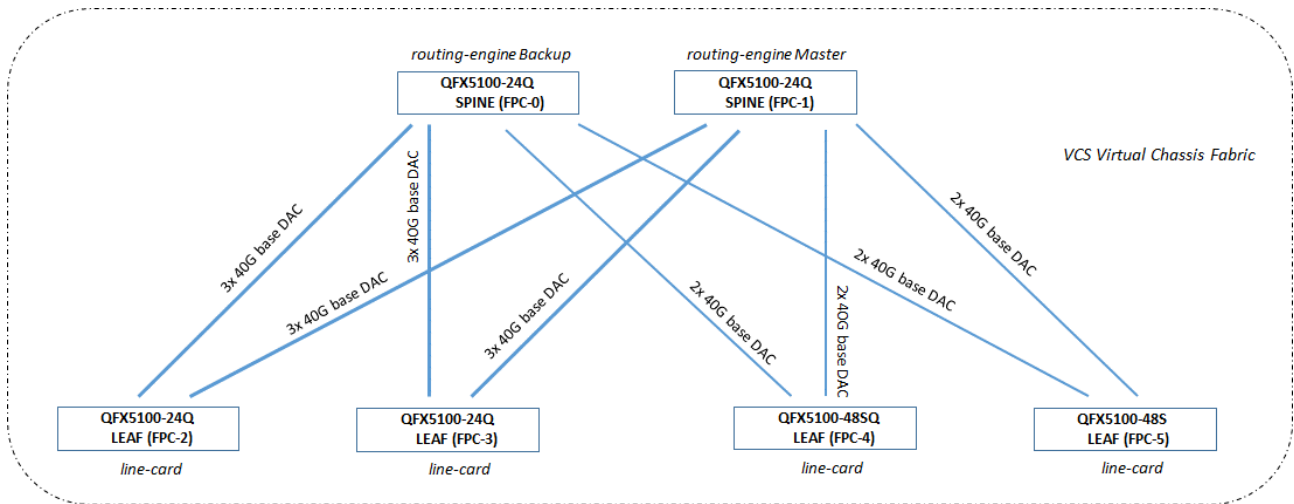

QFX 5100 Virtual Chassis Preprovisioned:

```
virtual-chassis {  
  preprovisioned;  
  no-split-detection;  
  member 0 {  
    role routing-engine;  
    serial-number AAAAAA111111;  
  }  
  member 1 {  
    role routing-engine;  
    serial-number BBBBBB222222;  
  }  
  member 2 {  
    role line-card;  
    serial-number CCCCCC333333;  
  }  
}
```

```
member 3 {  
    role line-card;  
    serial-number DDDDDD444444;  
}
```

```
member 4 {  
    role line-card;  
    serial-number EEEEE55555;  
}
```

```
member 5 {  
    role line-card;  
    serial-number FFFFF66666;
```